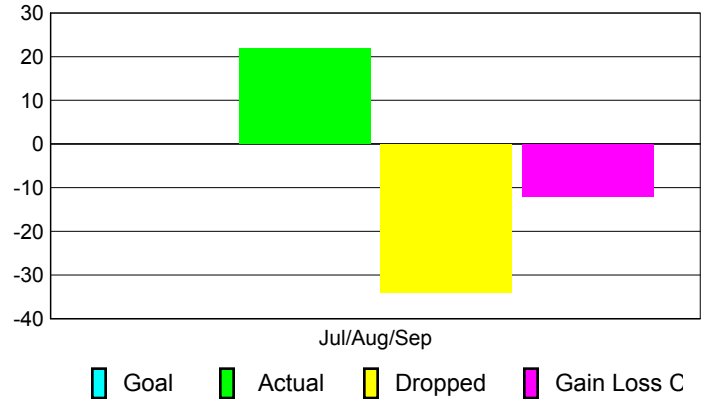

Club Results 2010-2011

Goal, New, Dropped, Gain/Loss

MEMBERSHIP

Membership Results
2010-2011

Membership
2009-2010

Month	Net Memb Goal	Actual New Memb	Actual Dropped Memb	Gain/Loss of Memb	Gain/Loss of Memb
Jul/Aug/Sep	0	22	-34	-12	-11
Totals	0	22	-34	-12	-11

Membership Results 2010-2011

Goal, New, Dropped, Gain/Loss

Comparison of Club Gain/Loss

Current Year Compared to the Previous Year

Comparison of Membership Gain/Loss

Current Year Compared to the Previous Year